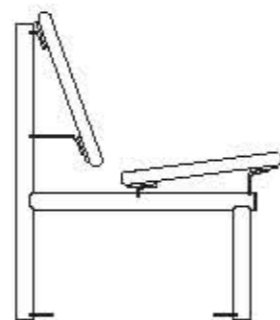

Typical setting: *Close to nature*
 Technical concept: *Solidarity*
 Greatest challenge: *Long rows of seats*
 Most frequent visitors: *Sociable people*

Schwarzwald

Design
 Erlau in-house

Schwarzwald

Seat and backrest of wire mesh, with legs and frames of steel tube. Schwarzwald is available with or without backrests (Illustrated here with a Tabula Nova table).

Special features

The Schwarzwald bench provides plenty of space and comfortable seating for up to 4 people.

Fixing options

1. Stationary: secured by means of fixing plates at support leg bases.
2. Stationary: with extended support legs for embedding in concrete.
3. Movable.

Dimensions (mm)

	with backrest	without backrest
W	2000	2000
D	705	600
H	820	450

Typical setting: *Quiet areas*
 Technical concept: *Fine style*
 Greatest challenge: *Effortless standing-up*
 Most frequent visitors: *Life-story tellers*

Siesta

Design
 Erlau in-house

Siesta

Seat and backrest of wire mesh, legs and armrests of steel tube.

Special features

Ergonomic design combined with a seat height of 470mm and built-in armrests offers greater comfort and ease of use for all, especially for the elderly and infirm. Siesta is the ideal choice for hospitals, rehabilitation centres and care homes as well as for public spaces and parks.