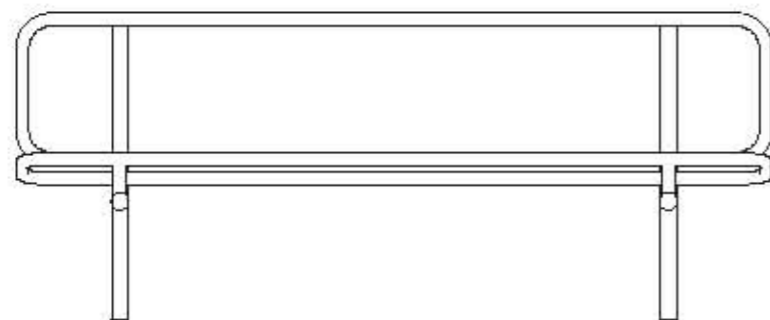

Typical setting: *Close to nature*
 Technical concept: *Solidarity*
 Greatest challenge: *Long rows of seats*
 Most frequent visitors: *Sociable people*

Schwarzwald

Design
 Erlau in-house

Schwarzwald

Seat and backrest of wire mesh, with legs and frames of steel tube. Schwarzwald is available with or without backrests (Illustrated here with a Tabula Nova table).

Special features

The Schwarzwald bench provides plenty of space and comfortable seating for up to 4 people.

Fixing options

1. Stationary: secured by means of fixing plates at support leg bases.
2. Stationary: with extended support legs for embedding in concrete.
3. Movable.

Dimensions (mm)

	with backrest	without backrest
W	2000	2000
D	705	600
H	820	450

Typical setting: *Quiet areas*
 Technical concept: *Fine style*
 Greatest challenge: *Effortless standing-up*
 Most frequent visitors: *Life-story tellers*

Siesta

Design
 Erlau in-house

Siesta

Seat and backrest of wire mesh, legs and armrests of steel tube.

Special features

Ergonomic design combined with a seat height of 470mm and built-in armrests offers greater comfort and ease of use for all, especially for the elderly and infirm. Siesta is the ideal choice for hospitals, rehabilitation centres and care homes as well as for public spaces and parks.