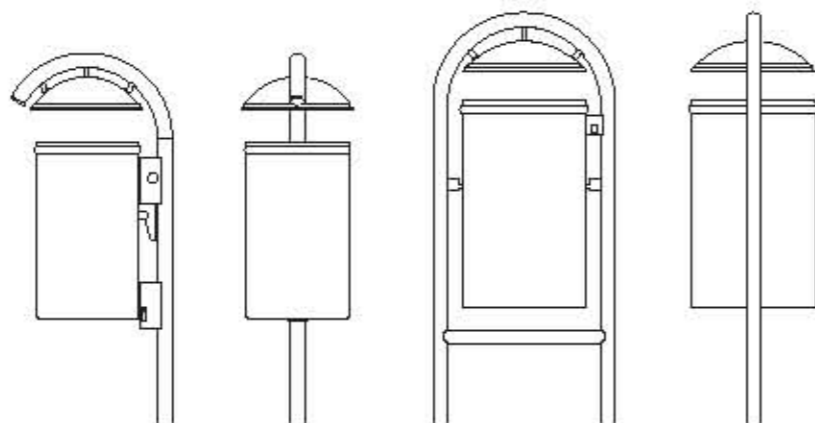

Vasura

Design

Erlau in-house

Vasura 20 l / 35 l / 60 l

Vasura litter bin of steel or stainless steel, removable inner liner of aluminium. Vasura is available in a wide variety of designs, some with optional cover and/or ashtray, and with a number of fixing options.

Dimensions (mm)

Vasura 20 l	Vasura 35 l	Vasura 60 l
W 328	390	535
H variable	variable	variable

Integro

Litter bin of plastic.
Please ask for our complete product information.

Technical concept: *Everything that is round* Greatest challenge: *Pizza containers* Most frequent visitors: The *"throw-away society"*